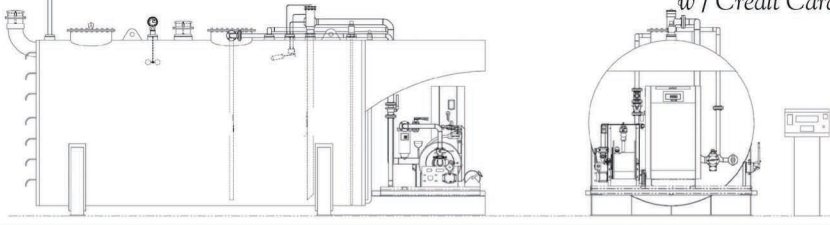

# *AVGAS - Above-Ground Fuel Storage Tanks and Fueling Systems*

*6,000 Gallon Double Wall Avgas Tank w / 22 GPM In-To-Plane Pumping System  
w / Credit Card System*

*12,000 Gallon Double Wall Avgas Tank w / 200 GPM Bulk Pumping System*

*12,000 Gallon Double Wall Avgas Tank w / Sloped Saddles*

*w / 200 GPM Bulk  
Pumping System w /  
30 GPM Overwing*