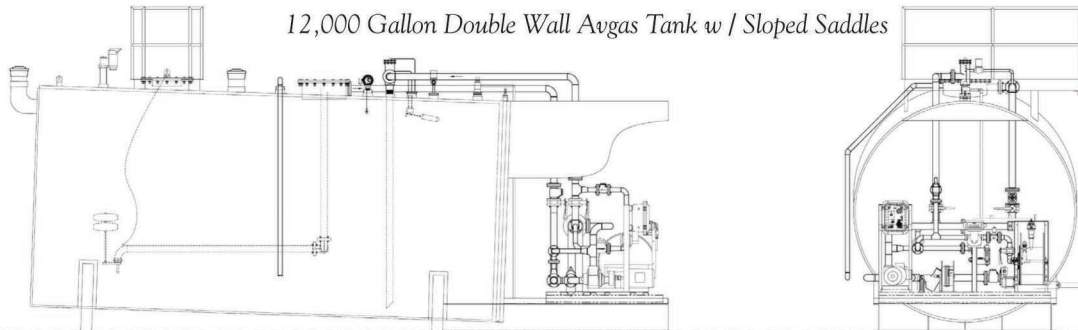

# *AVGAS - Above-Ground Fuel Storage Tanks and Fueling Systems*

*6,000 Gallon Double Wall Avgas Tank w / 22 GPM In-To-Plane Pumping System  
w / Credit Card System*

*12,000 Gallon Double Wall Avgas Tank w / 200 GPM Bulk Pumping System*

*12,000 Gallon Double Wall Avgas Tank w / Sloped Saddles*

*w / 200 GPM Bulk  
Pumping System w /  
30 GPM Overwing*