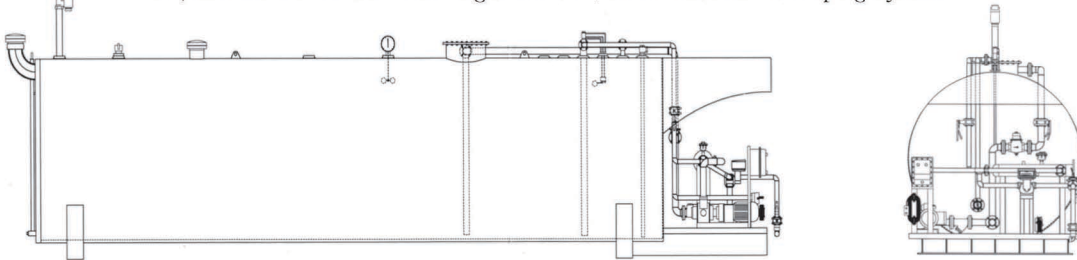

*12,000 Gallon Double Wall Avgas Tank w / Sloped Saddles*

*w / 200 GPM Bulk  
Pumping System w /  
30 GPM Overwing*