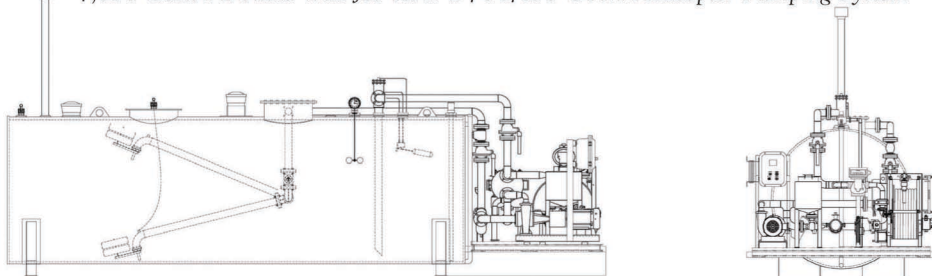

JET - Above-Ground Fuel Storage Tanks and Fueling Systems

4,000 Gallon Double Wall Jet Tank w / 50/150 GPM Helicopter Pumping System

12,000 Gallon Double Wall Jet Tank w / Dual Hose Reel, Singlepoint / Overwing