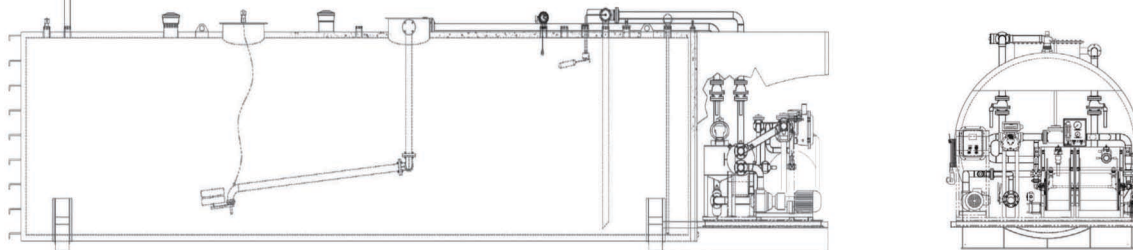

JET - Above-Ground Fuel Storage Tanks and Fueling Systems

4,000 Gallon Double Wall Jet Tank w / 50/150 GPM Helicopter Pumping System

12,000 Gallon Double Wall Jet Tank w / Dual Hose Reel, Singlepoint / Overwing

20,000 Gallon Double Wall Jet Tank w / 200 GPM Bulk Pumping System